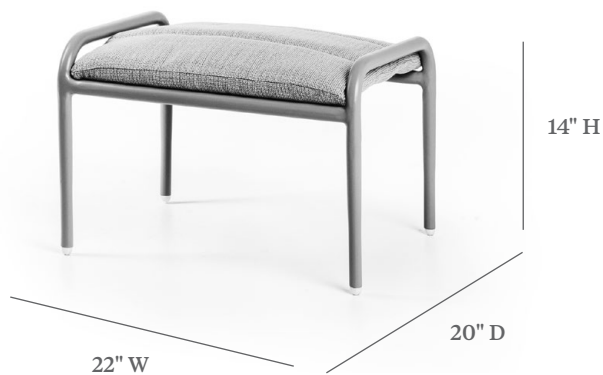

## OTTOMAN

ITEM CODE PL 2110L

WIDE 22"

DEEP 20"

SEAT HEIGHT 14"

WEIGHT 11 lb