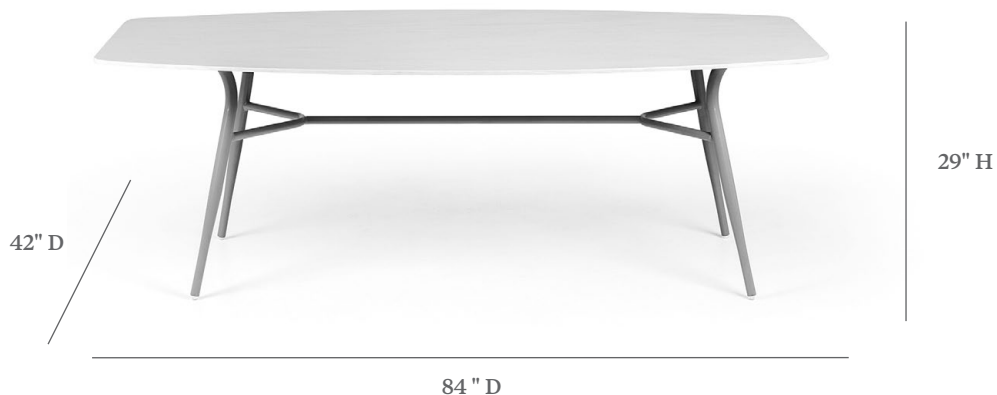

## BOAT-SHAPED DINING TABLE

ITEM CODE	PL 3100-4284B
WIDE	84"
DEEP	42"
HEIGHT	29"