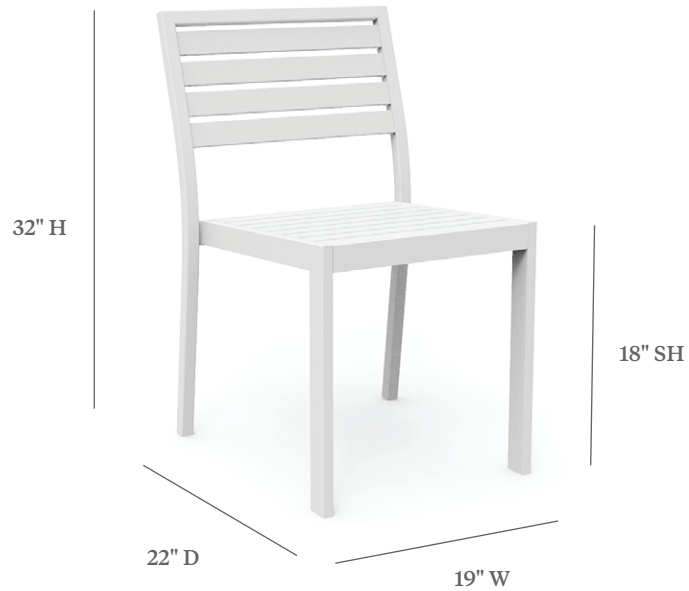

BLEAU ALUMINUM

STACKING SIDE CHAIR

ITEM CODE	BL 4120 with Aluminum Slats
WIDE	19"
DEEP	22"
HEIGHT	32"
SEAT HEIGHT	18"

MATERIALS
Powder coated aluminum.

FINISHES
Please visit our website www.pavilionfurniture.com