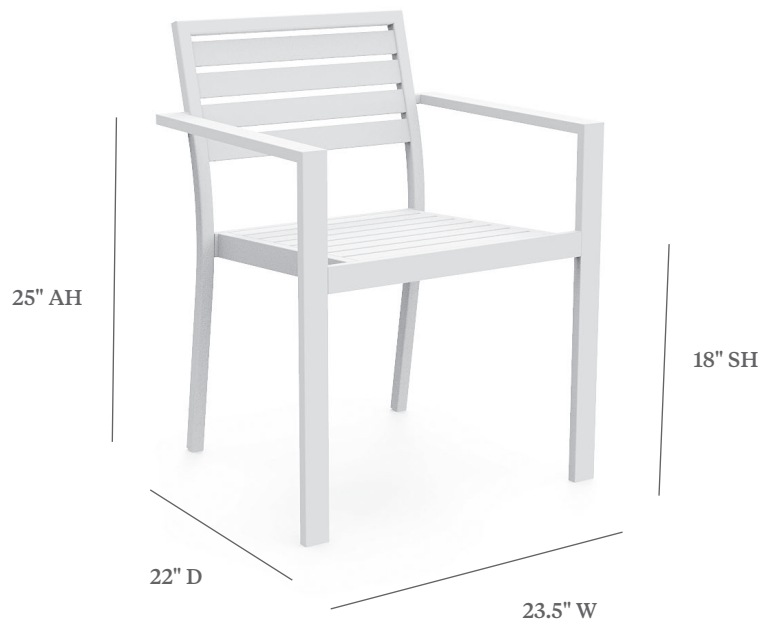

BLEAU ALUMINUM

STACKING ARM CHAIR

ITEM CODE	BL 4130 with Aluminum Slats
WIDE	23.5"
DEEP	22"
HEIGHT	32"
SEAT HEIGHT	18"
ARM HEIGHT	25"

MATERIALS
Powder coated aluminum.

FINISHES
Please visit our website www.pavilionfurniture.com