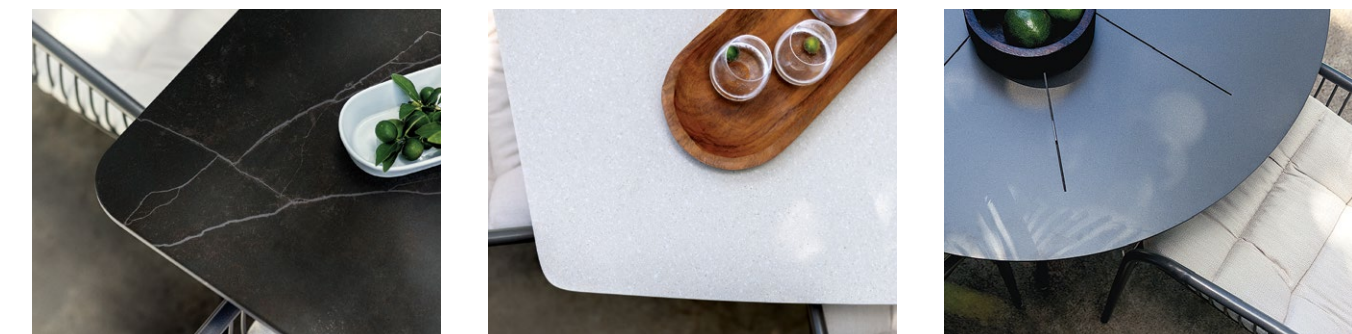

Inspired by the contoured embrace of a hammock and the mesmerizing effect of sunlight filtering through palm trees, Palmera lounge and dining furniture evokes daylight hours spent soaking in the rhythmic nature of the outdoors. Its leisurely comfort enchants well into the evening.

Photo credit: Tiny Space Studio

The gestural lines and tapered legs of Palmera chairs and dining tables subtly mimic the curve of a palm frond. Both Corian and aluminum table tops are available with the option to accept an umbrella.

Palmera dining table tops come in a variety of performance materials with a clean, frameless aesthetic. Shown here: square top in Pietra, Emperador, boat-shaped top in Corian, Savannah, and aluminum top in Terra with Ray cutout pattern.